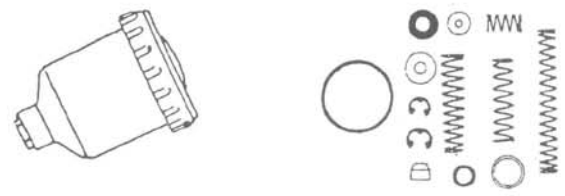

Item No.	Description
01	Air Nozzle
01A	Brass Washer
01B	Washer
02	Brass Cap
03	O-Ring
※04	Air Nozzle Cap.Set
05	Gun Body
06	Fluid Nozzle
07	Gasket
08	Packing Screw
09	Teflon Seal
09A	Spring
10	Connector
10A	Material Sleeve
11	
11A	015076-0600 DEP. COM. K6306A
12	
※12A	
13	Trigger
14	Trigger Screw
15	Trigger Screw
16	Trigger Pin
17	E-Ring
18	
18A	015072-0600 REG. COLOR COM.K6306A
20	015071-0600 MUELLE AGUJA COLOR
※21	
21A	015073-0600 AGUJA COLOR K6306A
21B	
※22	
23	
24	
25	015074-0600 SOP. VALVULA AIRE
25A	
26	
27	

Item No.	Description
28	Screw
29	Control Knob
30	Spray Regulating Screw
31	Spray Regulating Nut
32	Washer
33	E-Ring
※34	
35	Fan control-for round and flat spray
36	
37	
38	
39	
40	
41	
※42	
43	Spanner
44	Brush